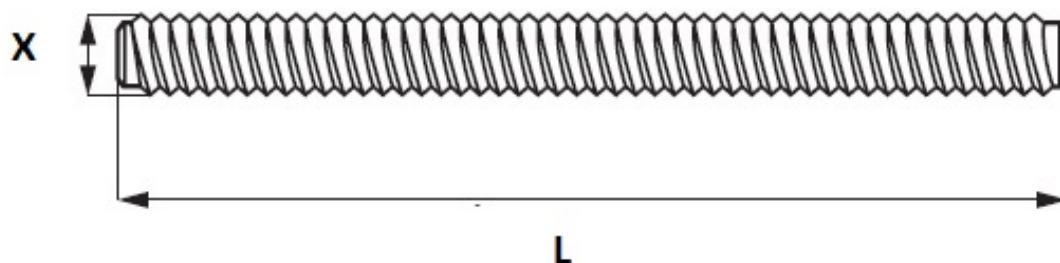

# PRODUCT SHEET

**Description:**

Threaded Bolt M8x40mm, Brass Natural

**Item number:**

12.08.940-0

Units	Box	Carton	HS Code	Barcode
Pcs.	1	157	7415330000	
				5704866024907

X	L (mm)
M8	40
M8	45